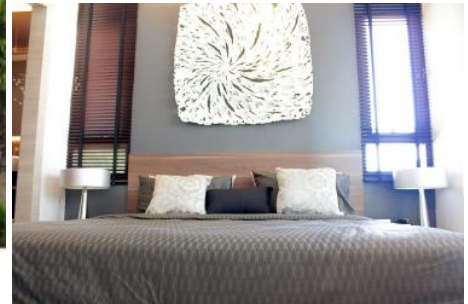

Savanna Sands

Unit ID: PA-16538

฿4569000

Price

2

Beds

2

Baths

62 平米

Unit Area

房产细节

BEDROOMS

2

卫生间

2

UNIT AREA (平米)

62

楼层

2

产权结构

N/A

物管费

฿3,100/mo

价格 / 平米

฿73,694

Property Type:	公寓
Location:	Jomtien, Pattaya, Thailand
Build:	期房 (2020 4月)
状态:	开发商直售
产权结构:	N/A
View(s):	泳池景
Furniture:	Fully Furnished
Number of Units in Project:	1500
楼层总数:	27
距离 Beach:	1.5 Km