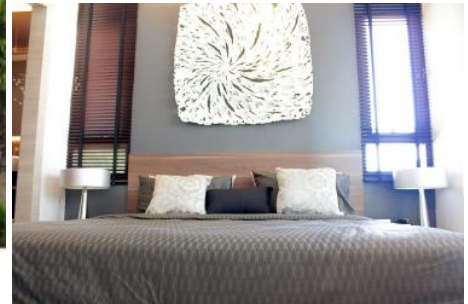

Savanna Sands

Unit ID: PA002-481

฿4789000

Price

2

Beds

2

Baths

62 平米

Unit Area

房产细节

BEDROOMS

2

卫生间

2

UNIT AREA (平米)

62

楼层

10

产权结构

N/A

物管费

฿3,100/mo

价格 / 平米

฿77,242

Property Type:	公寓
Location:	Jomtien, Pattaya, Thailand
Build:	期房 (2020 4月)
状态:	开发商直售
产权结构:	N/A
View(s):	泳池景
Furniture:	Fully Furnished
Number of Units in Project:	1500
楼层总数:	27
距离 Beach:	1.5 Km