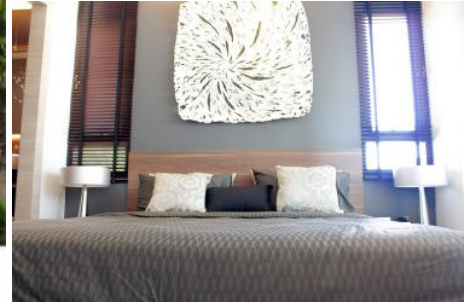

Savanna Sands

Unit ID: PA002-450

฿4789000

Price

2

Beds

2

Baths

62 平米

Unit Area

房产细节

BEDROOMS

2

卫生间

2

UNIT AREA (平米)

62

楼层

8

产权结构

N/A

物管费

฿3,100/mo

价格 / 平米

฿77,242

Property Type:	公寓
Location:	Jomtien, Pattaya, Thailand
Build:	期房 (2020 4月)
状态:	开发商直售
产权结构:	N/A
View(s):	泳池景
Furniture:	Fully Furnished
Number of Units in Project:	1500
楼层总数:	27
距离 Beach:	1.5 Km