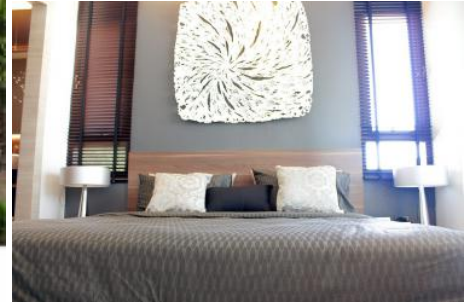

Savanna Sands

Unit ID: PA002-416

฿4669000

Price

2

Beds

2

Baths

62 平米

Unit Area

房产细节

BEDROOMS

2

卫生间

2

UNIT AREA (平米)

62

楼层

5

产权结构

N/A

物管费

฿3,100/mo

价格 / 平米

฿75,306

Property Type:	公寓
Location:	Jomtien, Pattaya, Thailand
Build:	期房 (2020 4月)
状态:	开发商直售
产权结构:	N/A
View(s):	泳池景
Furniture:	Fully Furnished
Number of Units in Project:	1500
楼层总数:	27
距离 Beach:	1.5 Km