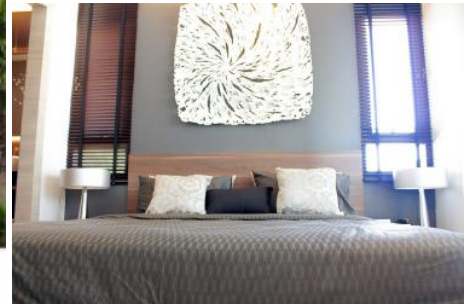

Savanna Sands

Unit ID: PA002-361

฿4879000

Price

2

Beds

2

Baths

56 平米

Unit Area

房产细节

BEDROOMS

2

卫生间

2

UNIT AREA (平米)

56

楼层

24

产权结构

N/A

物管费

฿2,800/mo

价格 / 平米

฿87,125

Property Type:	公寓
Location:	Jomtien, Pattaya, Thailand
Build:	期房 (2020 4月)
状态:	开发商直售
产权结构:	N/A
View(s):	泳池景
Furniture:	Fully Furnished
Number of Units in Project:	1500
楼层总数:	27
距离 Beach:	1.5 Km