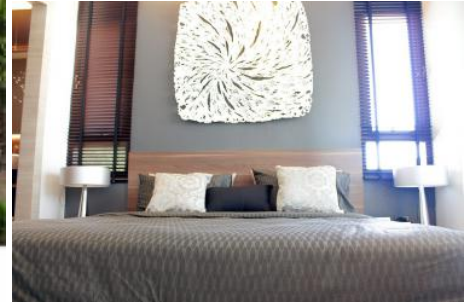

Savanna Sands

Unit ID: PA002-056

฿4419000

Price

2

Beds

2

Baths

56 平米

Unit Area

房产细节

BEDROOMS

2

卫生间

2

UNIT AREA (平米)

56

楼层

7

产权结构

N/A

物管费

฿2,800/mo

价格 / 平米

฿78,911

Property Type:	公寓
Location:	Jomtien, Pattaya, Thailand
Build:	期房 (2020 4月)
状态:	开发商直售
产权结构:	N/A
View(s):	泳池景
Furniture:	Fully Furnished
Number of Units in Project:	1500
楼层总数:	27
距离 Beach:	1.5 Km