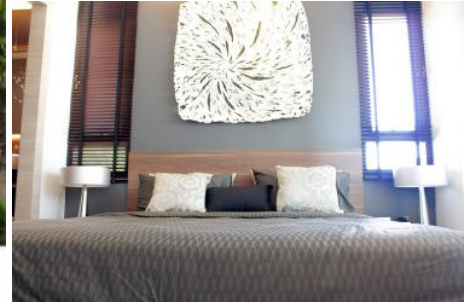

Savanna Sands

Unit ID: PA002-009

฿4699000

Price

2

Beds

2

Baths

56 平米

Unit Area

房产细节

BEDROOMS

2

卫生间

2

UNIT AREA (平米)

56

楼层

Ground

产权结构

N/A

物管费

฿2,800/mo

价格 / 平米

฿83,911

Property Type:	公寓
Location:	Jomtien, Pattaya, Thailand
Build:	期房 (2020 4月)
状态:	开发商直售
产权结构:	N/A
View(s):	泳池景
Furniture:	Fully Furnished
Number of Units in Project:	1500
楼层总数:	27
距离 Beach:	1.5 Km